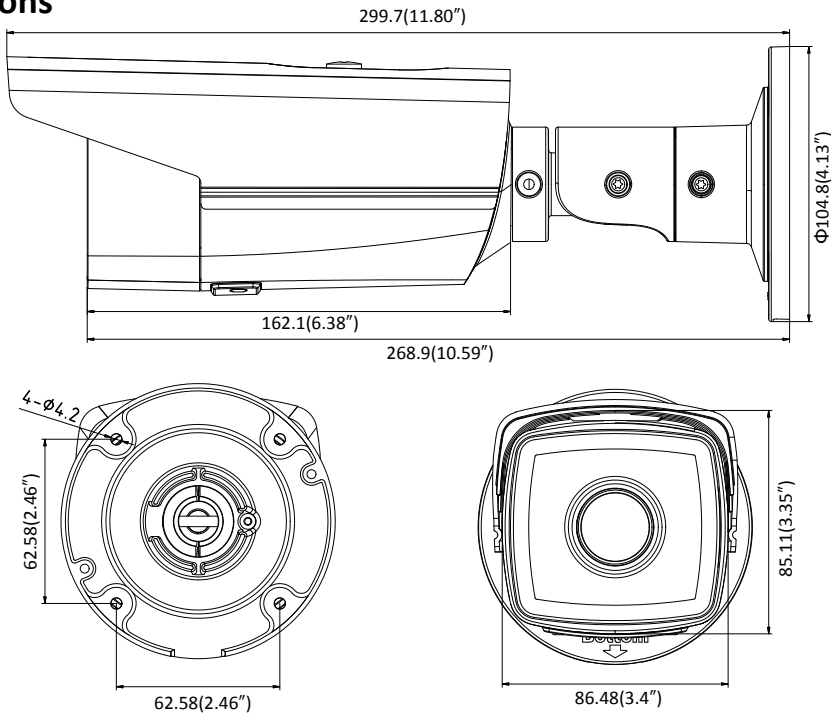

Dimensions

Unit: mm

Accessories

Distributed by